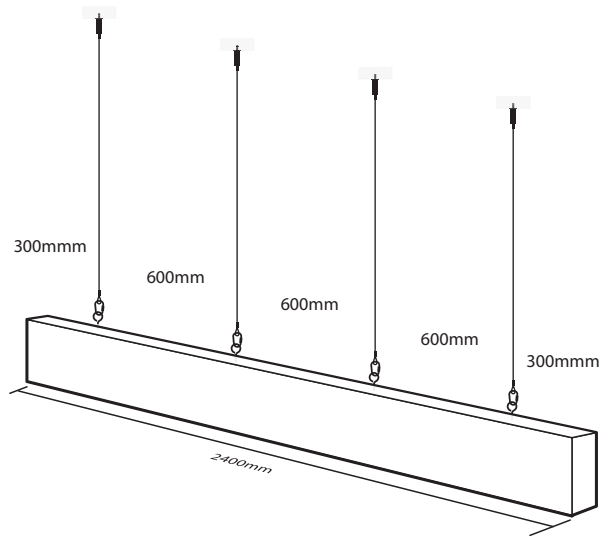

Freestyle 20mm Baffle Install

2400mm Baffle

1200mm Baffle

1

2

Fixing suitable for substrate

2

1