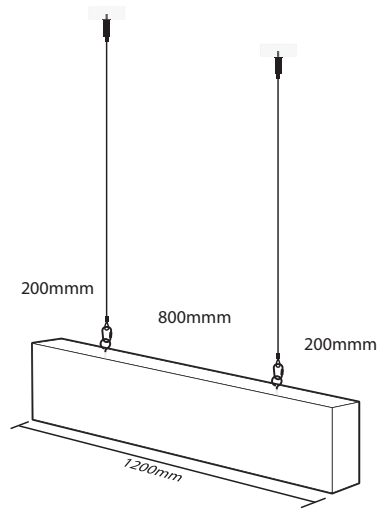

Freestyle 20mm Baffle Install

2400mm Baffle

1200mm Baffle

1

2

Fixing suitable for substrate

2

1